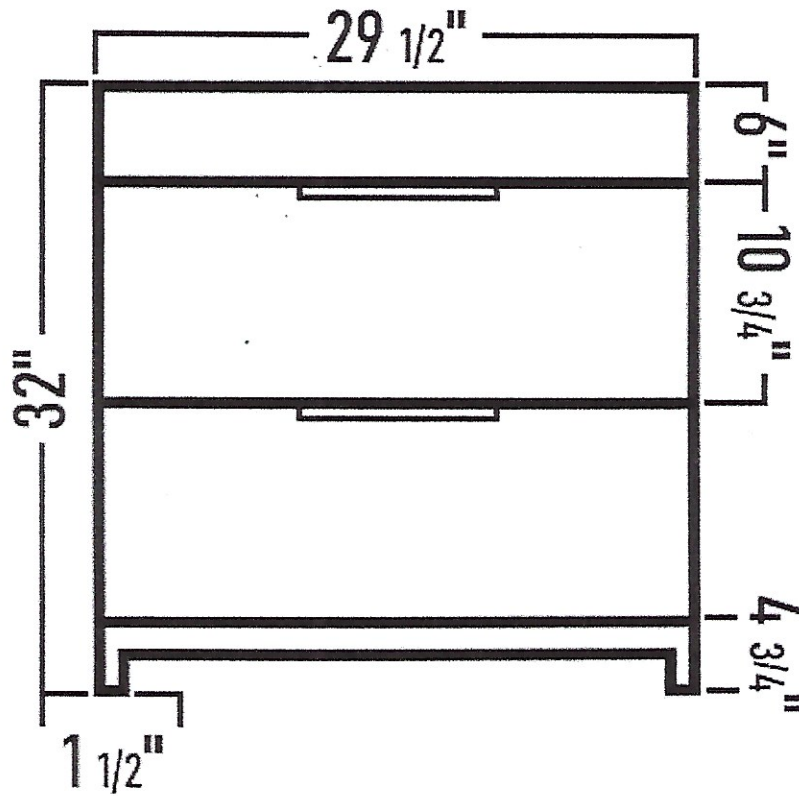

THE MANHATTAN

30" VANITY

VANITY DEPTH IS 22"

VANITY SENSE INC.
MODERN CLASSIC LINEUP